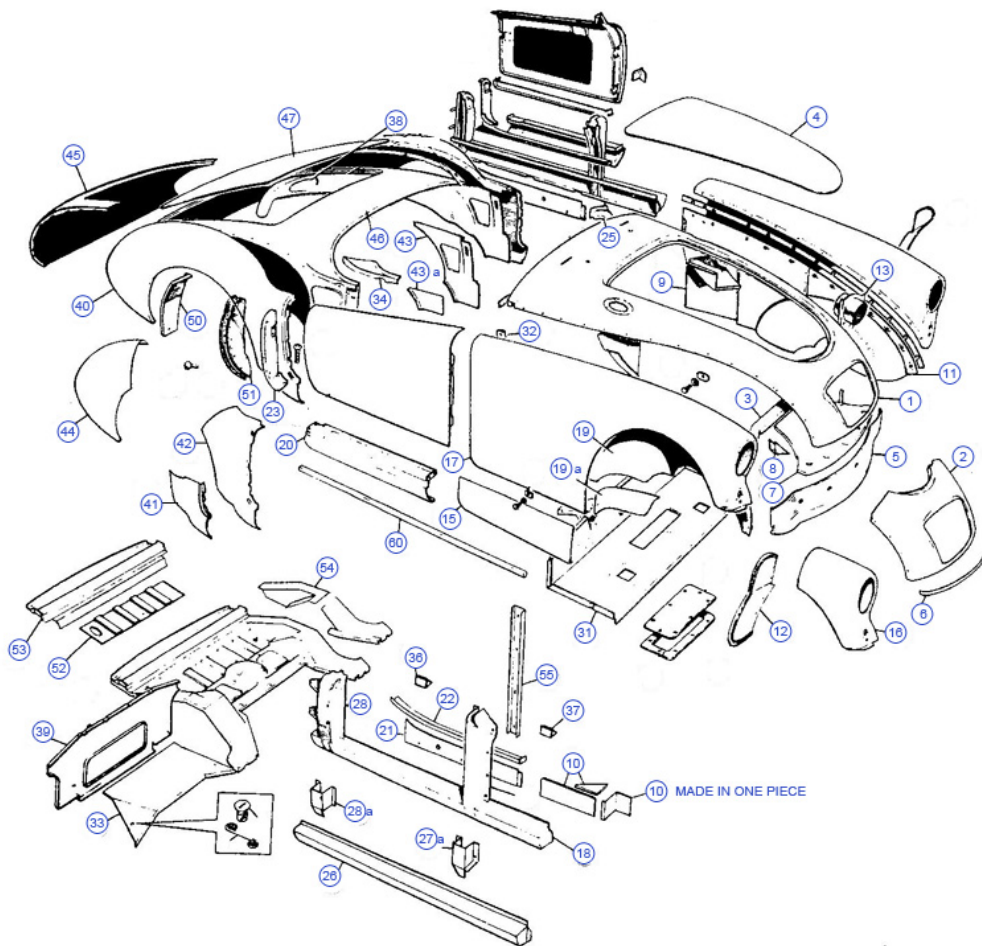

SPORTSCAR METALWORKS

FOR ALL YOUR MGA, MGB, T-TYPE, TRIPLE M METAL PANELS,
FUEL TANKS & ACCESSORIES & BONNET LOUVRING

MGA PRICE CATALOGUE

Unit 4a, Dutton's Farm, Bangor's Road South,
Iver, Bucks, SL0 0AY

Tel/Fax: +44(0)1753 654144
Email: michaelbeakhouse@gmail.com
Web: www.sportscarmetalworks.com