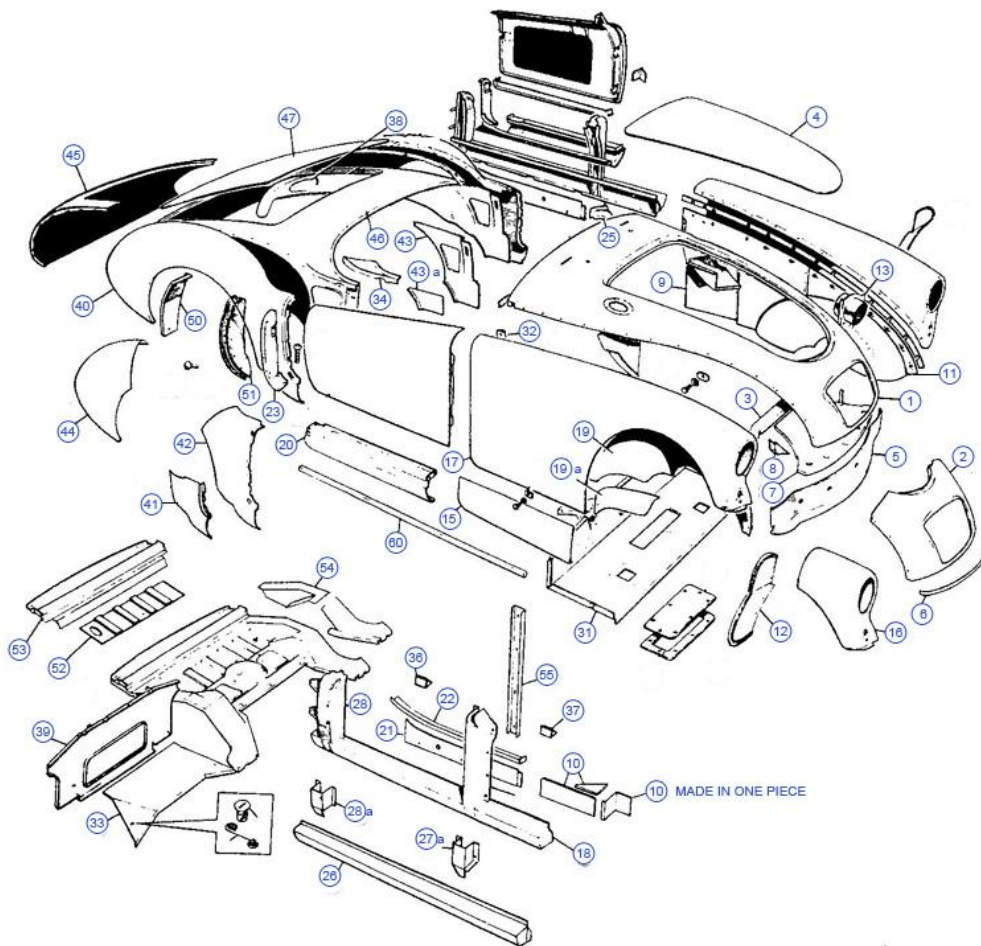

SPORTSCAR METALWORKS

FOR ALL YOUR MGA, MGB, T-TYPE, TRIPLE M METAL PANELS,
FUEL TANKS & ACCESSORIES & BONNET LOUVRING

MGA PRICE CATALOGUE

Unit 4a, Dutton's Farm, Bangor's Road South,
Iver, Bucks, SL0 0AY

Tel/Fax: +44(0)1753 654144

Email: michaelbeakhouse@gmail.com

Web: www.sportscarmetalworks.com